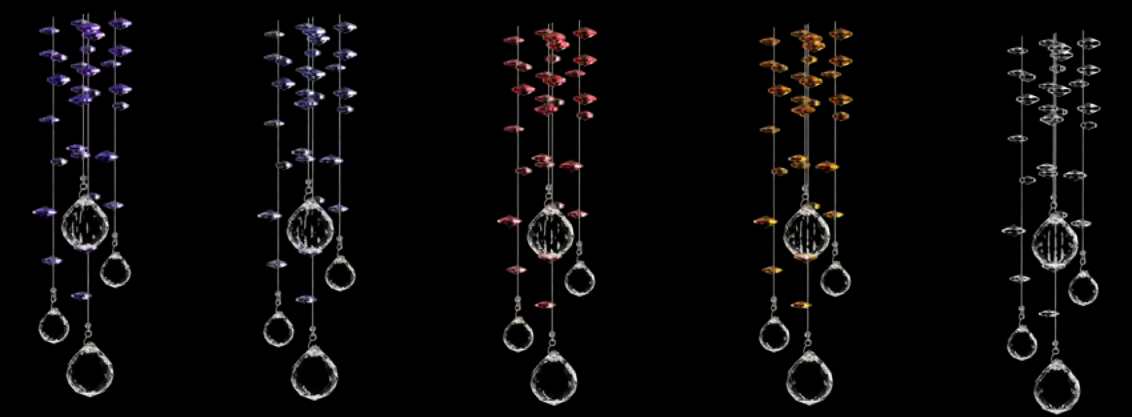

 **ARTGLASS**
CHANDELIERS FROM BOHEMIA

Alia

FROM ARS ILLUSTRANDI
COLLECTION

Alia

Alia is based on a simple concept, but wants to be interesting and different. The main element here is a glass ball whose shape is deliberately cut off at the sides to reveal the inside. This step opens up new possibilities for playing with internal and external space. The lighting fixture offers both a clean design, when the ball is complemented by a light source only, and a version where the ball is filled with glittering glass trimmings passing through it.

ALIA 01 A - CH
200x400 | 1x40W

ALIA 02 A - CH
300x650 | 1x40W

WALL LAMPS

ALIA 01 A - WL
150x280x220 | 1x40W

ALIA 01 B - WL
150x270x220 | 1x40W

TABLE LAMPS

ALIA 01 - TL
250x400 | 1x40W

ALIA 02 - TL
250x380 | 1x40W

ALIA 01 B - I
700x1800x450 | 4x40W

ALIA 01 A - I
700x2000x450 | 5x40W

COLOURS

1006 6006 2001 3003 CLEAR

CLEAR SANDBLASTED AMBER BLUE VIOLET

SURFACE FINISHES

POLISHED NICKEL POLISHED BRASS

NOTE

ALIA is based on a cut, blown glass sphere and can be combined with chains of glass trimmings.

Lighting fixtures are shown here for the purposes of illustration only and the designs can be tailored depending on the client's requirements and technical feasibility. Likewise, the full range of surface finishes and colour designs may be more extensive than those shown.